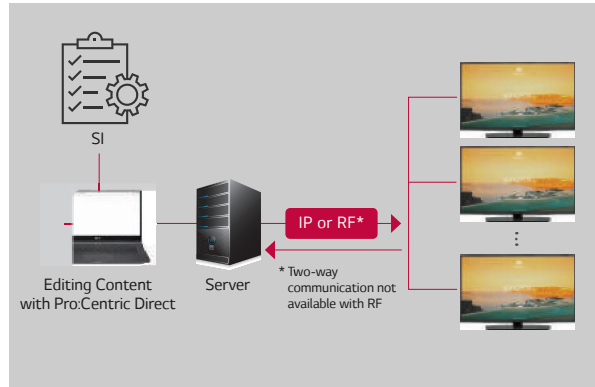

### Pro:Idiom

DRM (digital rights management) technology unlocks access to premium content to help assure rapid and broad deployment of HDTV and other high-value digital content.

### Pro:Centric Direct

Pro:Centric Direct is a hotel content management system that provides simple editing tools and various solutions such as one-click service and IP network-based remote management. Hoteliers can easily edit the user interface, provide customized service and manage all the property's TVs efficiently.